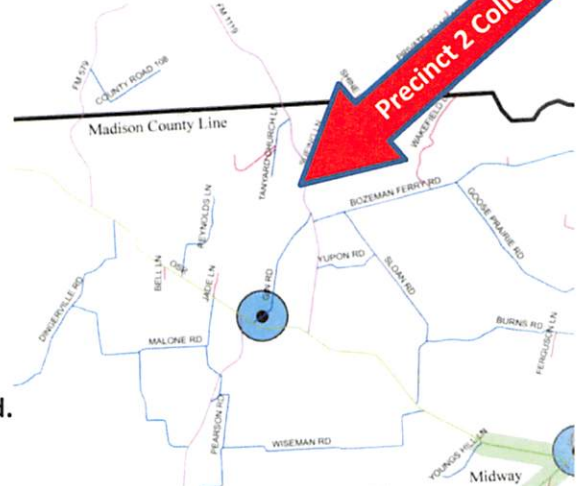

## PRECINCT 2 CITIZENS' COLLECTION STATION

**7442 GIN RD – MIDWAY, TEXAS**

- \*Receive FREE recycling promotional items as available!
- \*Collection open to all residents of Madison County. Must show proof of residency with Drivers License or utility bill. No permit required.
- \*First Come, First Serve. When trailer is full, collection will stop.
- \*Will accept passenger tires and general use tires. Limit of 5 tires per visit.
- \* No tires on rims accepted! No heavy equipment tires accepted.
- \*Not open to Dealers. No Commercial Operations, please.
- \*Hours are 8 a.m. – 5 p.m. Monday – Saturday.

From Midway, travel West on OSR, then exit NE onto Gin Road to transfer station on right.

Brought to you by

and in conjunction with