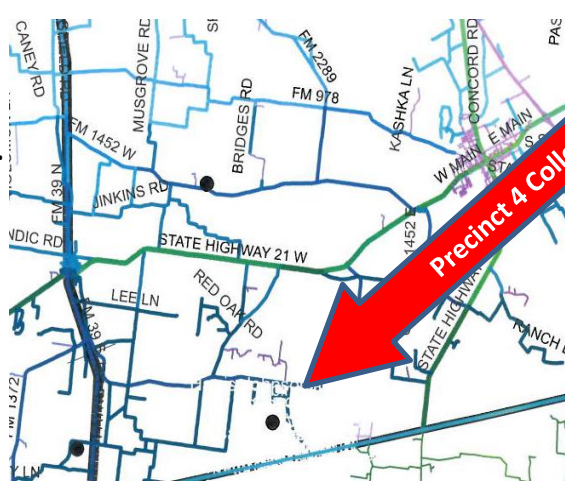

# Recycle

your old tires

in Madison County

## July 18<sup>th</sup> – July 28<sup>th</sup>

### PRECINCT 4 CITIZENS' COLLECTION STATION

**5791 DUGGAN LN – NORTH ZULCH, TEXAS**

- \*First 100 recyclers receive FREE recycling promotional items!
- \*Collection open to all residents of Madison County.  
Must show proof of residency with Drivers License or utility bill.
- \*No permit required.
- \*First Come, First Serve. When trailer is full, collection will stop.
- \*Will accept passenger tires and OTR tires. Limit of 5 tires per visit. No 18-wheeler tires accepted.
- \*Not open to Dealers. No Commercial Operations, please.
- \*Hours are 8 a.m. – 5 p.m. Monday – Saturday.

Pct. 4 Citizen Collection Station is located off of FM 1372 between North Zulch and Madisonville.

Brought to you by

and in conjunction with